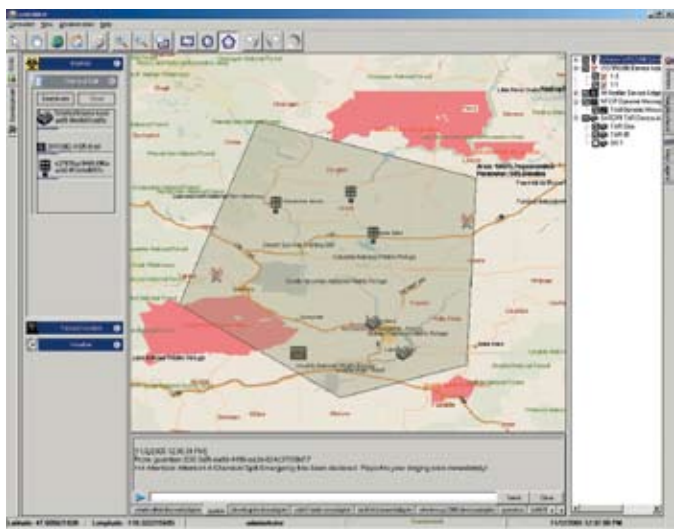

SIREN

ALERT RADIO

CALL-OUT

INSTANT MESSAGING

I/O

AM RADIO

READER-BOARD

A NEW ERA IN ALL-HAZARDS COMMUNICATIONS HAS BEGUN...

CentraAlert® EOS™, the world's first plug and play emergency operating system, brings you affordability, scalability, and true interoperability like never before. Whether you need to activate a single device, or alert an entire community, CENTRALERT® EOS™ makes it easy.

With our patent-pending modular design, you can select the system that's right for you. Start small and add modules as budget allows. Or, integrate your entire alert and notification process at once. Either way, you're in control!

And with our universal interface, operations are simplified via the standardized activation screens. This assures that your communications reach the right people at the right place at the right time. With CENTRALERT® EOS™, a new era has begun.

With CENTRALERT®... You're In Control!™