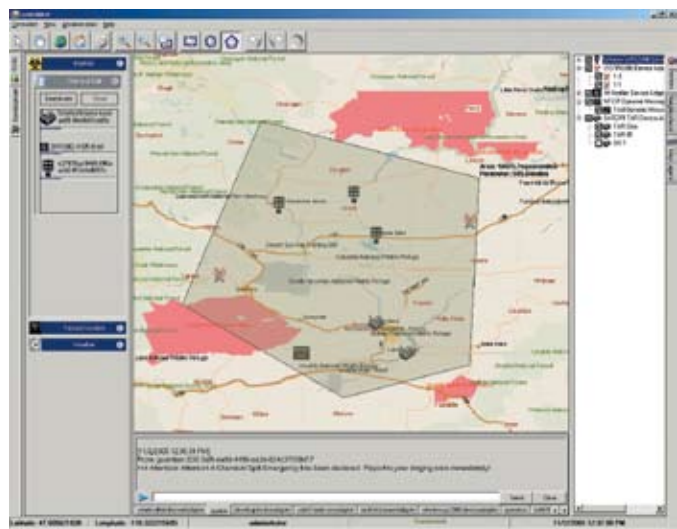

SIREN

ALERT RADIO

CALL-OUT

INSTANT MESSAGING

I/O

AM RADIO

READER-BOARD

A NEW ERA IN ALL-HAZARDS COMMUNICATIONS HAS BEGUN...

CentraAlert® EOS™, the world's first plug and play emergency operating system, brings you affordability, scalability, and true interoperability like never before. Whether you need to activate a single device, or alert an entire community, CENTRALERT® EOS™ makes it easy.

With our patent-pending modular design, you can select the system that's right for you. Start small and add modules as budget allows. Or, integrate your entire alert and notification process at once. Either way, you're in control!

And with our universal interface, operations are simplified via the standardized activation screens. This assures that your communications reach the right people at the right place at the right time. With CENTRALERT® EOS™, a new era has begun.

With CENTRALERT® . . . You're In Control!™

Contact Your CENTRALERT® Representative